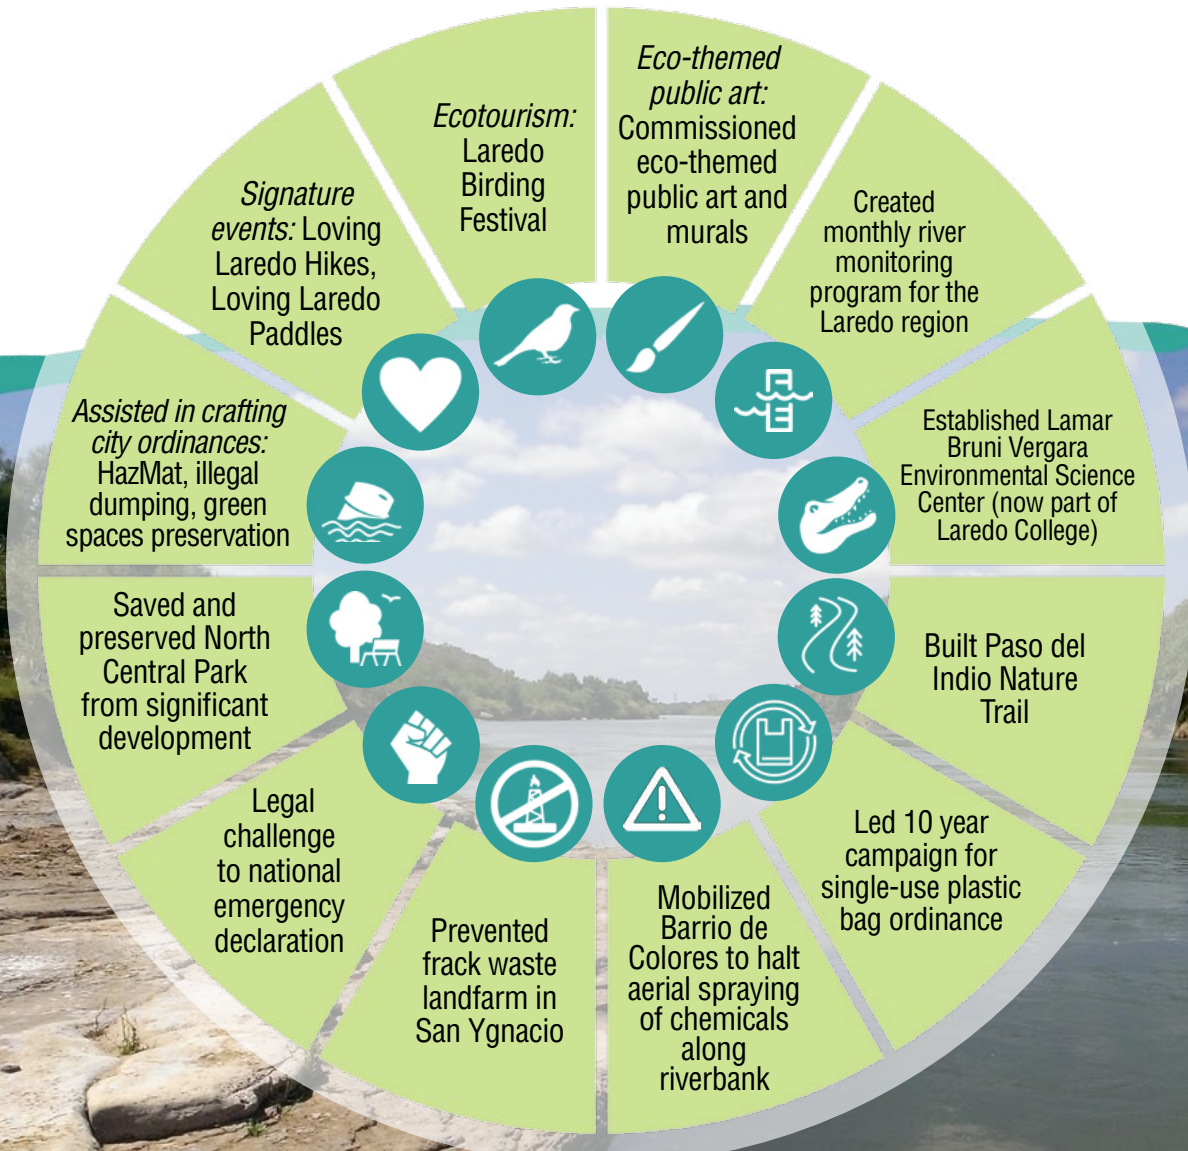

Become a Member!

Since our inception in 1994, our mission has been to preserve and protect the Rio Grande-Rio Bravo, its watershed and environment.

We do this by increasing awareness through advocacy, research, education, stewardship and bi-national collaboration for the benefit of present and future generations.

For over 25 years, RGISC has filled an important role as an environmental educator, thought leader, and convening organization in the community, bringing together citizens, government entities, and water users to safeguard the watershed. The Rio Grande watershed in Laredo is experiencing several negative impacts that affect water availability, water quality, and wildlife habitats. Recently, our work has expanded into fighting the proposed Border Wall and building a watershed science stakeholder group that can address water security threats to our region. Choices we make today to conserve this river ecosystem directly impact the survival of the river for future generations.

What RGISC Does